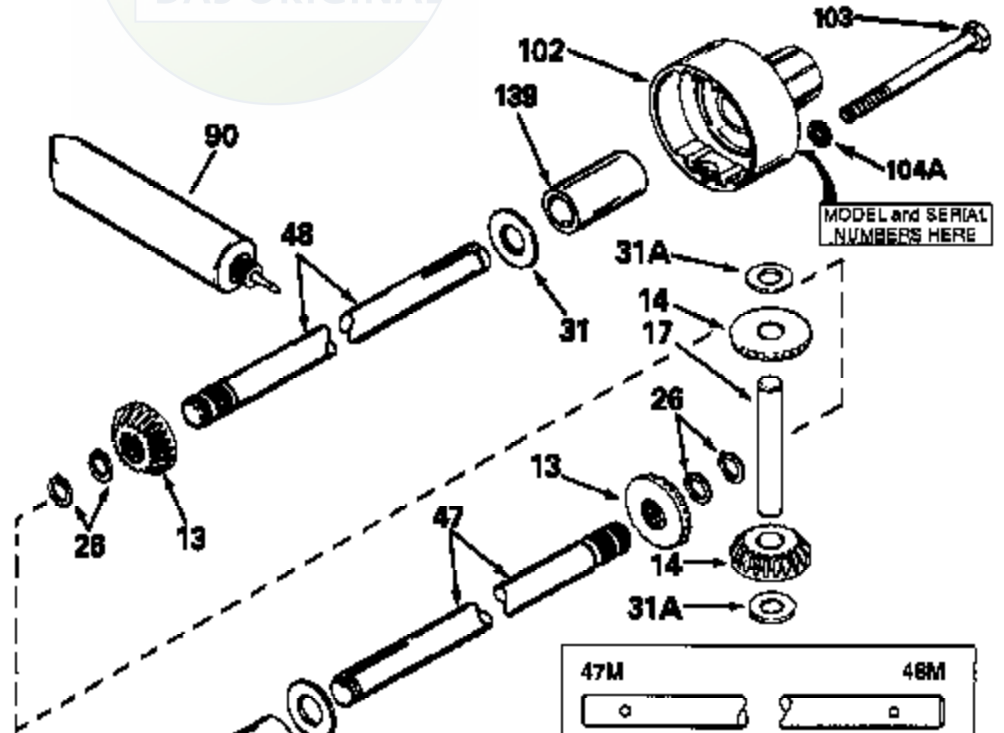

JOIST

SICHER IST DAS:
DAS ORIGINAL

47	48
47A	48A
47B	48B
47C	48C
47D	48D
47E	48E
47H	48H
47L	48L

47M	48M
47P	48P
47R	48R
47V	48V
47W	48W
47X	48X

Ref #	Part Number	Qty	Description
14	778068		Gear, Pinion (16 teeth)
17	786040		Pin, Drive
26	792018		Ring, Retaining
31A	780096		Washer, Thrust
31	780001		Washer (3/4" ID x 1-1/2" OD x 1/16" t hick)
47E	774370		Axle (8-9/32" long)
48E	774332		Axle (19-3/8" long)
82	786051		Sprocket. No Teeth 60. O.D. 9.841
82	786070		Sprocket. No Teeth 48. O.D. 7.920
82	786041A		Sprocket. No Teeth 45. O.D. 7.389
82	786042		Sprocket. No Teeth 40. O.D. 6.650
82	786043		Sprocket. No Teeth 54. O.D. 8.823
90	788067B	100-183	Grease (2 1/2 bottle Bentonite greas e)
101	774344	Peerless	Differential Carrier Hsg (Incl. 137)
102	774345		Differential Carrier Hsg (Incl. 139)
103	792041		Screw, 5/16-18 x 3-3/4"
103	792093		Screw, 5/16-18 x 4-1/4"
104	792042		Nut, Lock, 5/16-18 (Use as required)
104A	792061		Washer, Flat, 5/16"
137	780077		Bushing (3/4" ID x 1-1/16" OD x 2-1/1 6" long)
139	780077		Bushing (3/4 ID x 1-1/16" OD x 2-1/16 " long)