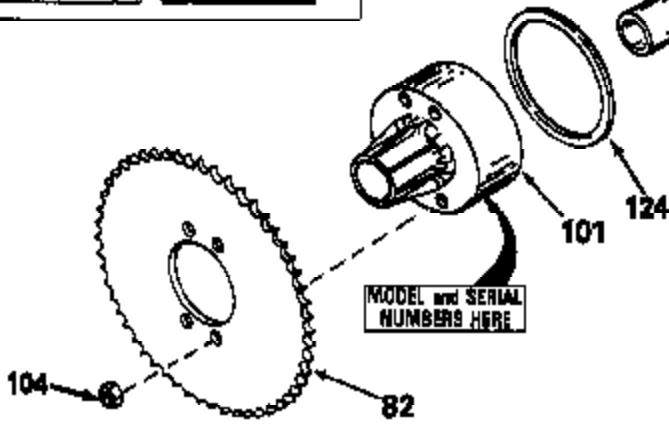

JOIST

SICHER IST DAS:
DAS ORIGINAL

47	48
47A	48A
47B	48B
47C	48C
47D	48D
47E	48E
47H	48H
47L	48L

47M	48M
47P	48P
47R	48R
47V	48V
47W	48W
47X	48X

Ref #	Part Number	Qty	Description
14	778068		Gear, Pinion (16 teeth)
17	786040		Pin, Drive
26	792018		Ring, Retaining
31A	780096		Washer, Thrust
31	780001		Washer (3/4" ID x 1-1/2" OD x 1/16" t hick)
47E	774370		Axle (8-9/32" long)
48E	774332		Axle (19-3/8" long)
82	786051		Sprocket. No Teeth 60. O.D. 9.841
82	786070		Sprocket. No Teeth 48. O.D. 7.920
82	786041A		Sprocket. No Teeth 45. O.D. 7.389
82	786042		Sprocket. No Teeth 40. O.D. 6.650
82	786043		Sprocket. No Teeth 54. O.D. 8.823
90	788067B	100-183	Grease (2 1/2 bottle Bentonite greas e)
101	774344	Peerless	Differential Carrier Hsg (Incl. 137)
102	774345		Differential Carrier Hsg (Incl. 139)
103	792041		Screw, 5/16-18 x 3-3/4"
103	792093		Screw, 5/16-18 x 4-1/4"
104	792042		Nut, Lock, 5/16-18 (Use as required)
104A	792061		Washer, Flat, 5/16"
137	780077		Bushing (3/4" ID x 1-1/16" OD x 2-1/1 6" long)
139	780077		Bushing (3/4 ID x 1-1/16" OD x 2-1/16 " long)